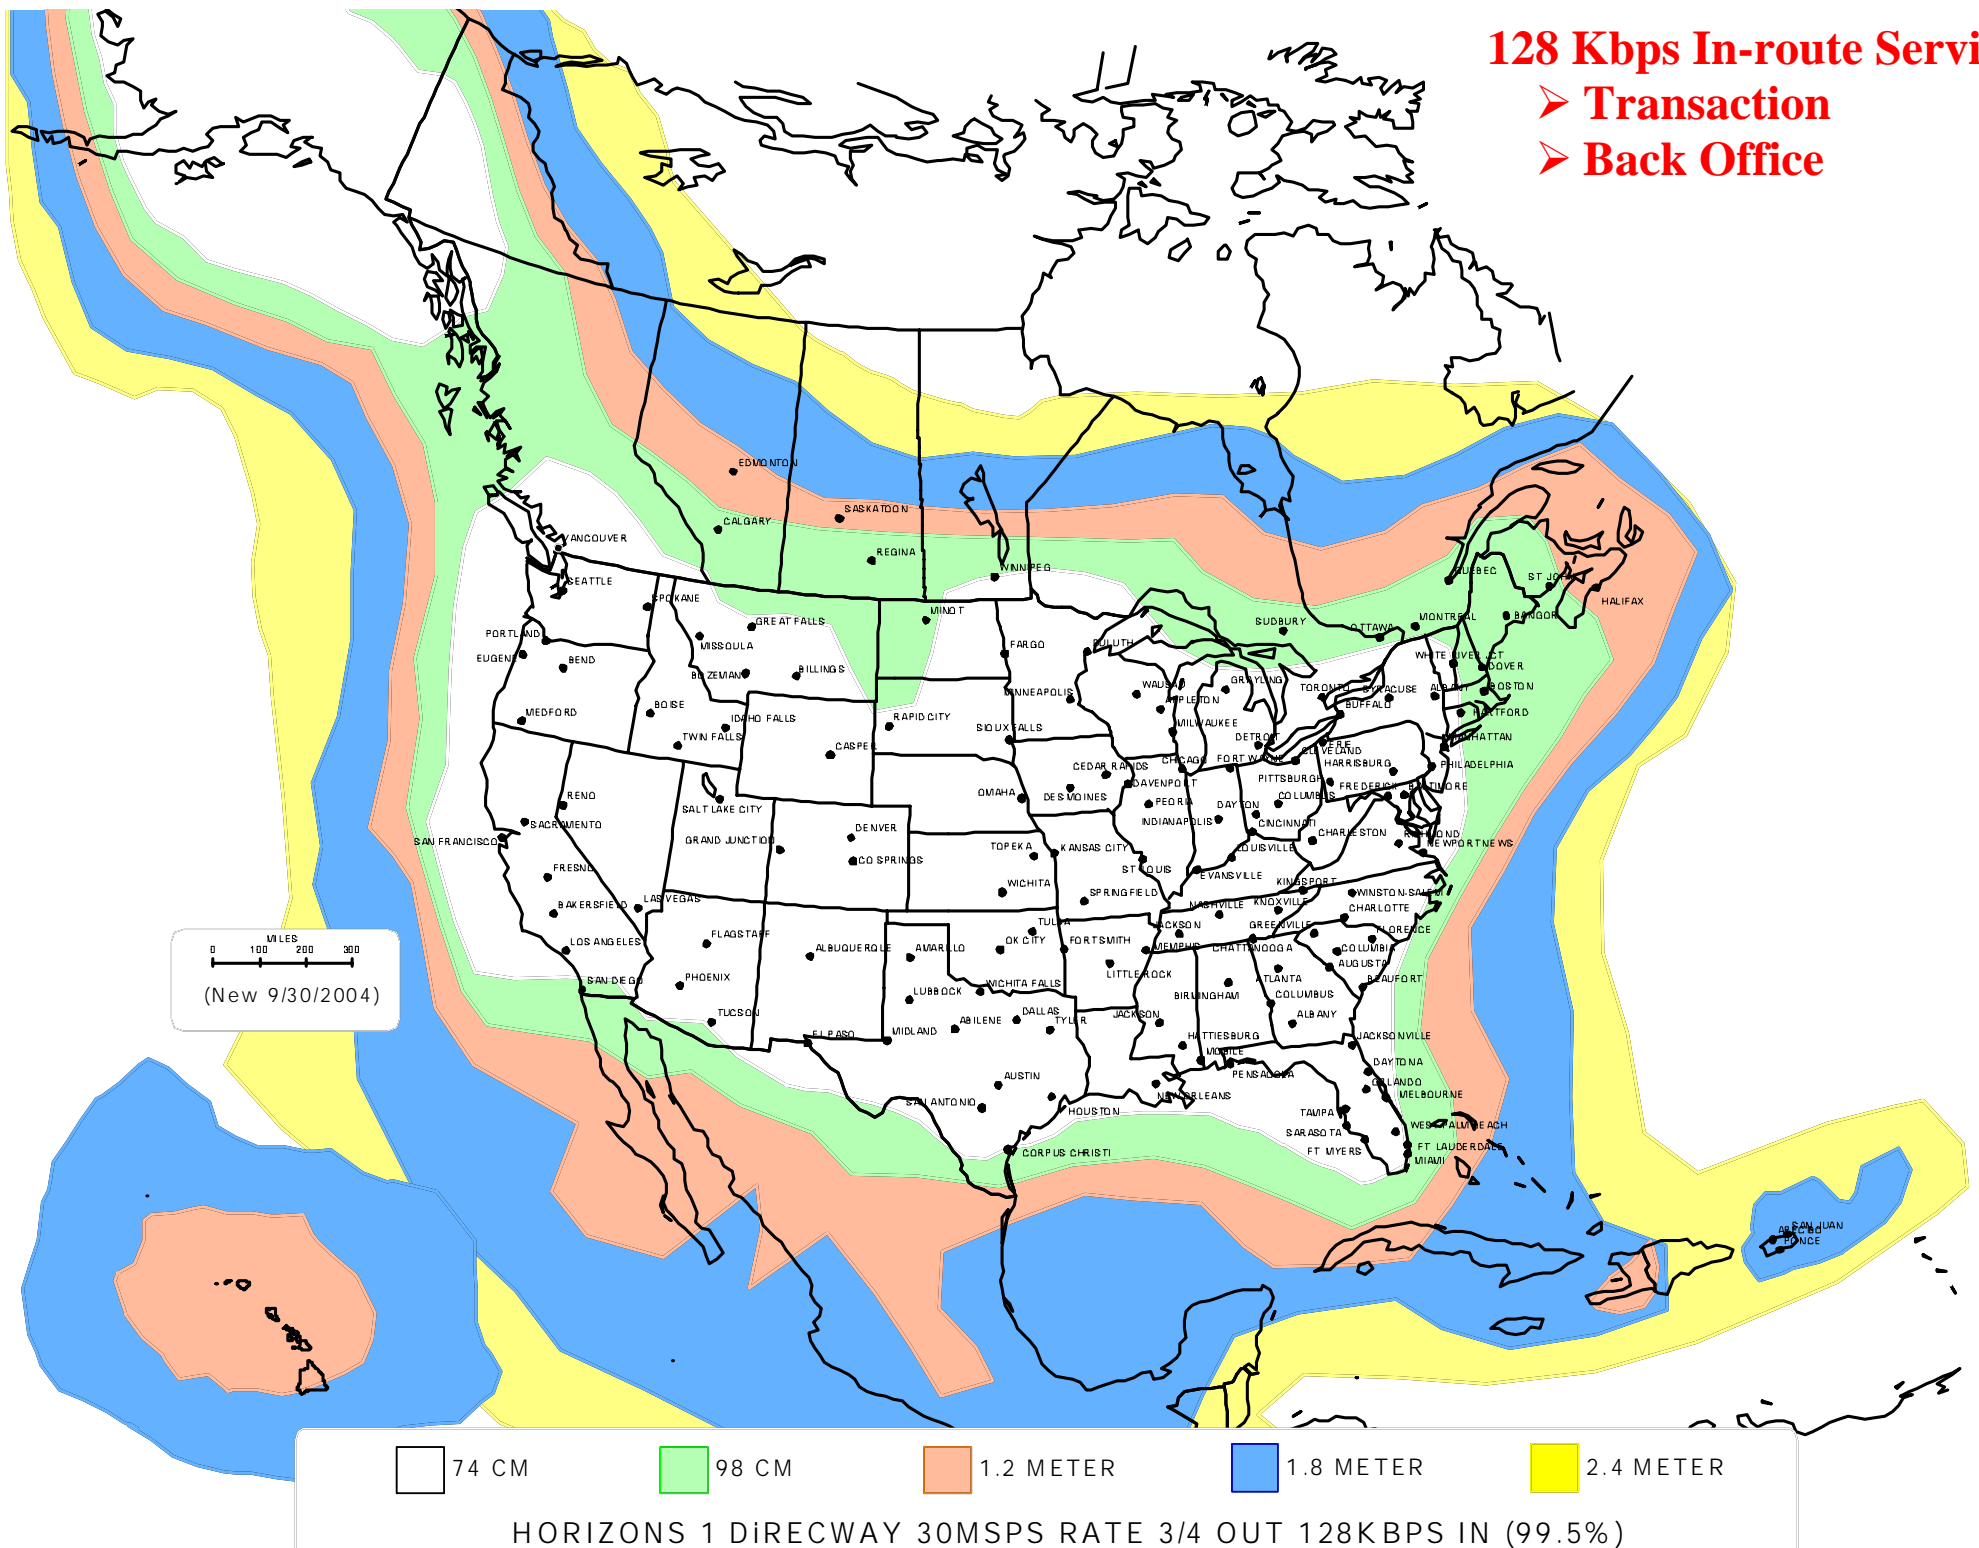

128 Kbps In-route Services:

- Transaction
- Back Office

256 Kbps In-route Services:

- Small Office
- Business Internet

HORIZONS 1 DIRECWAY 30MSPS RATE 3/4 OUT 256K TURBO IN (99.5%)