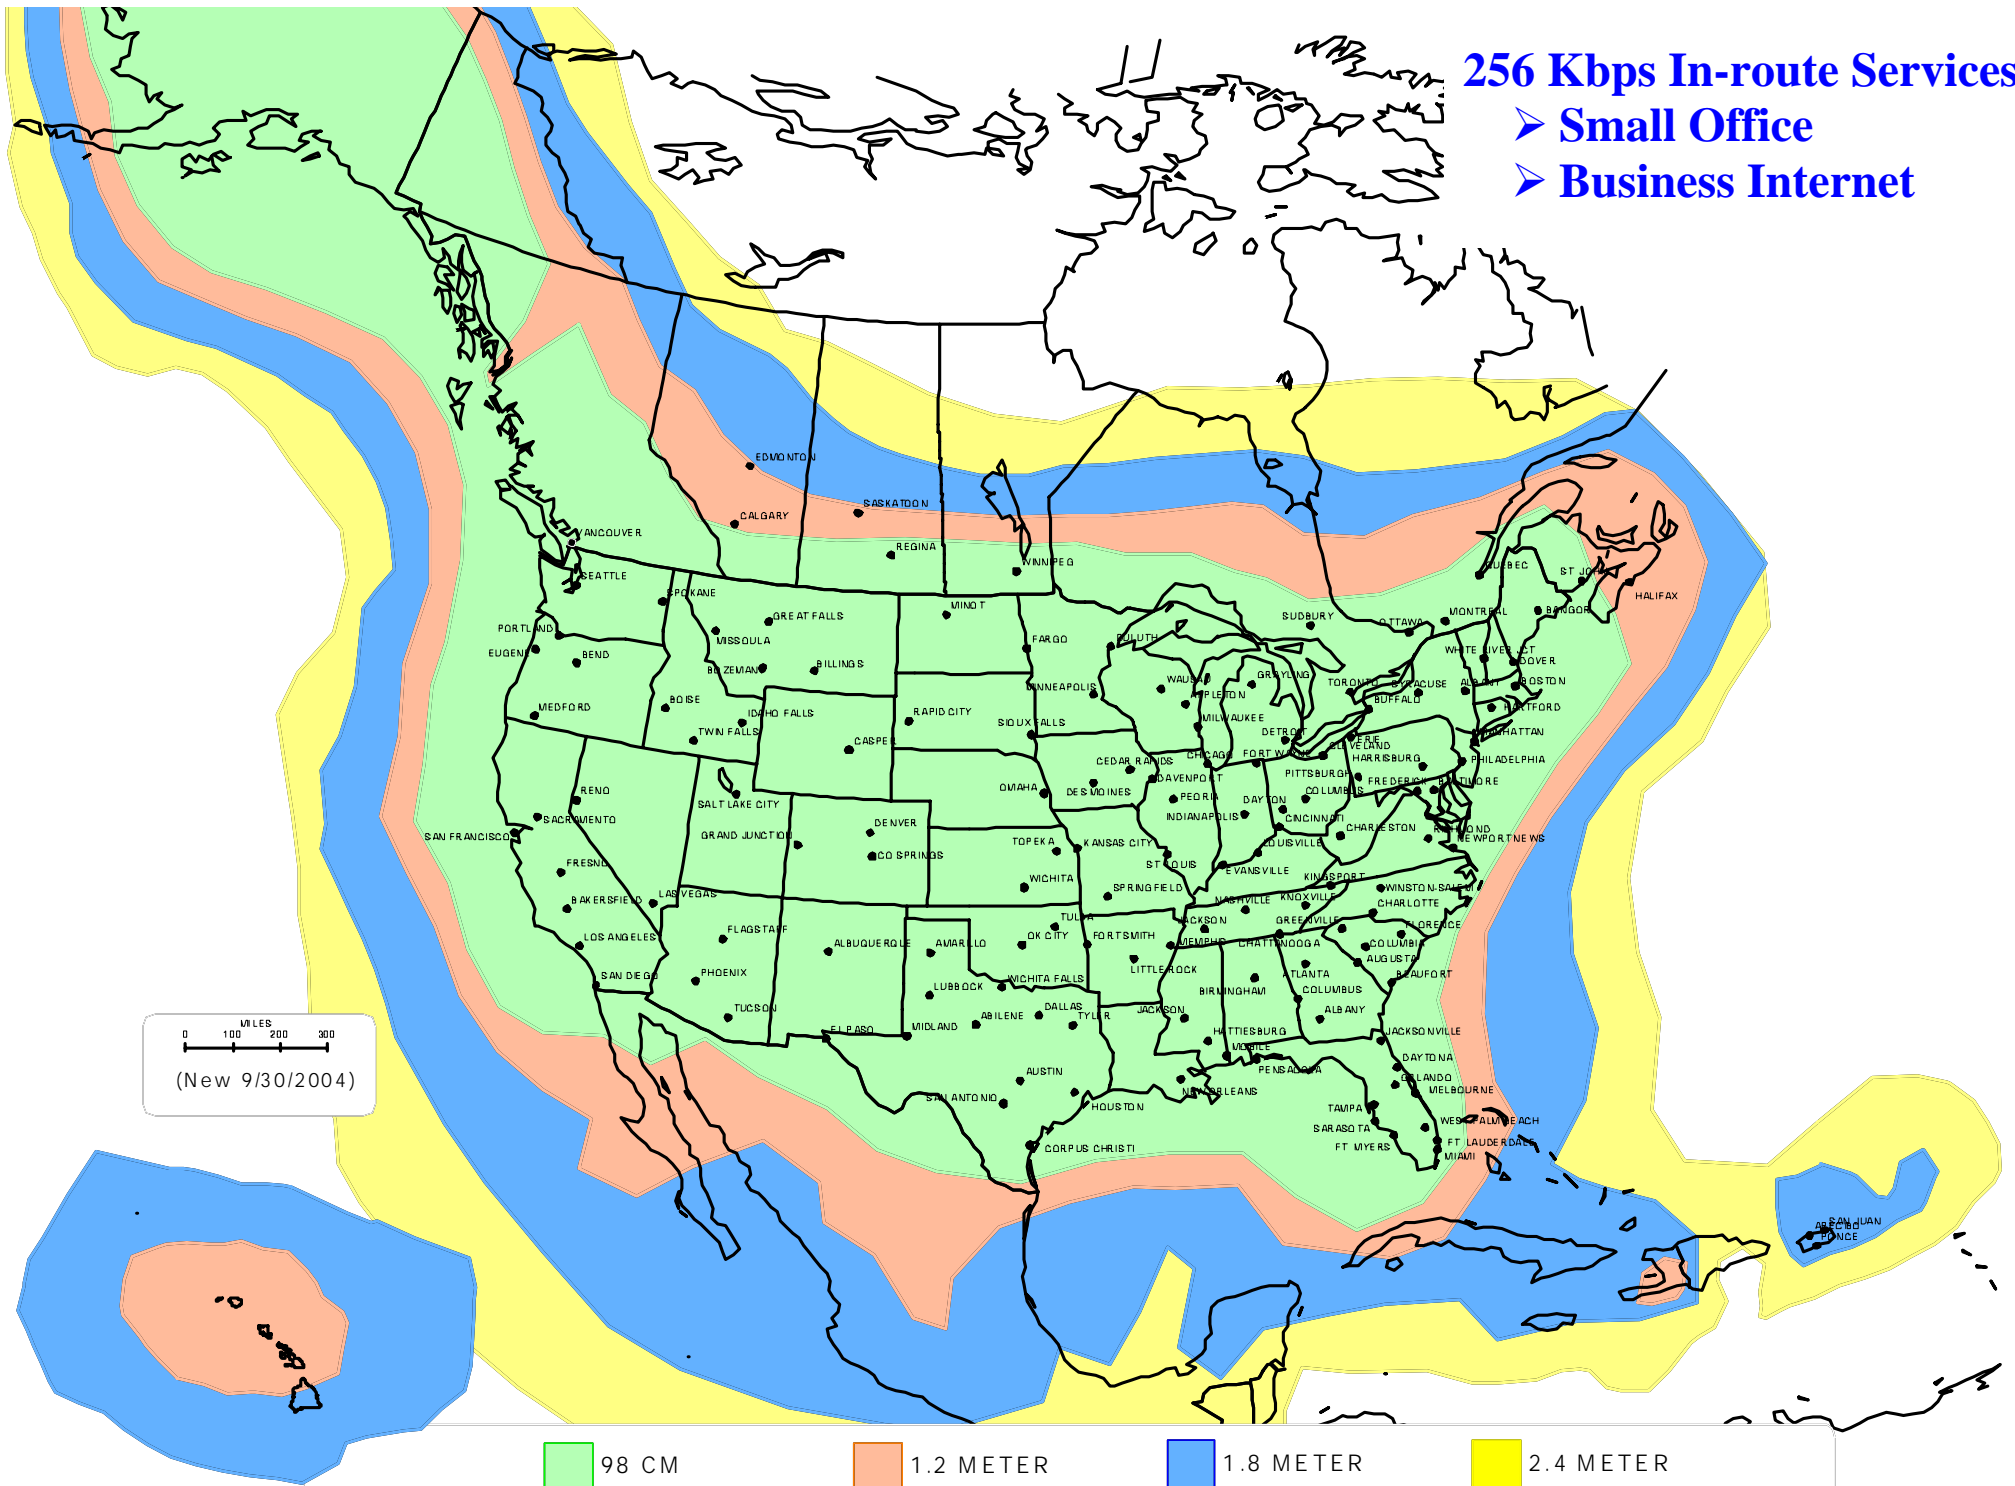

128 Kbps In-route Services:

- Transaction
- Back Office

256 Kbps In-route Services:

- Small Office
- Business Internet

HORIZONS 1 DIRECWAY 30MSPS RATE 3/4 OUT 256K TURBO IN (99.5%)